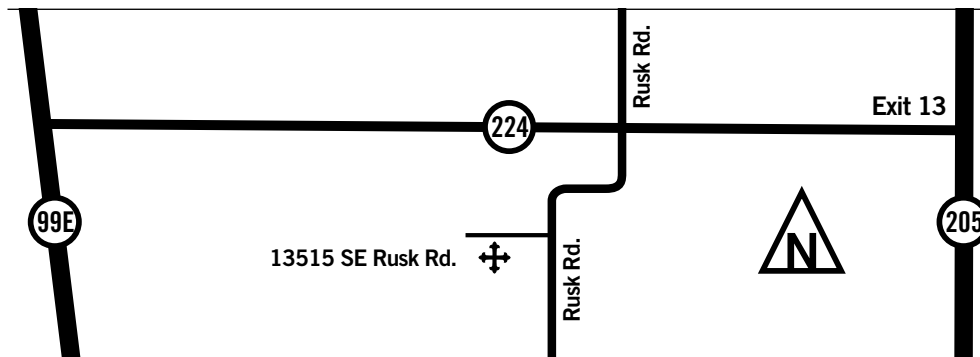

Deacon: Dn. Mark Story

From I-205 FWY

- Take Exit 13 and head WEST on Hwy 224 for 1.3 miles.
- Turn LEFT on Rusk Rd.
- After a hard right turn and then a hard left turn on Rusk Rd. the church driveway will be 25 yards up on the right.

From 99E

- Head EAST on Hwy 224 for 2.6 miles.
- Turn RIGHT on Rusk Rd.
- After a hard right turn and then a hard left turn on Rusk Rd. the church driveway will be 25 yards up on the right.