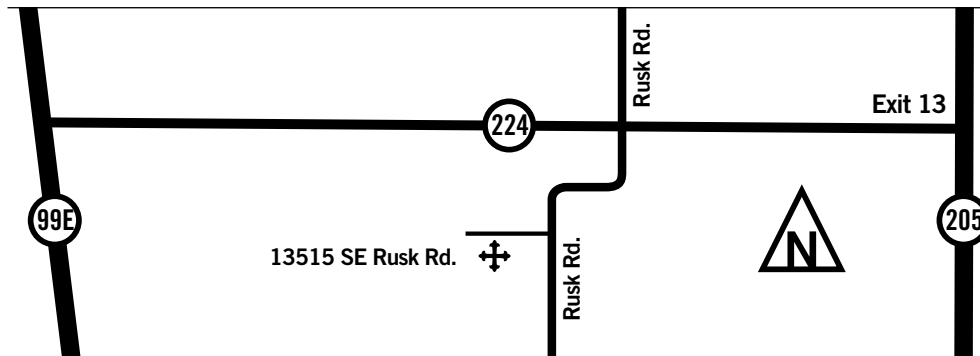

From I-205 FWY

- Take Exit 13 and head WEST on Hwy 224 for 1.3 miles.
- Turn LEFT on Rusk Rd.
- After a hard right turn and then a hard left turn on Rusk Rd. the church driveway will be 25 yards up on the right.

From 99E

- Head EAST on Hwy 224 for 2.6 miles.
- Turn RIGHT on Rusk Rd.
- After a hard right turn and then a hard left turn on Rusk Rd. the church driveway will be 25 yards up on the right.